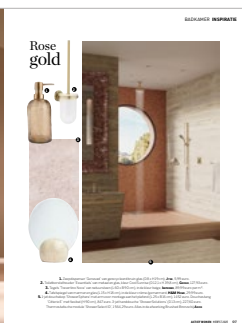

SECTIONS

News

Visits

Inspiration

Guide